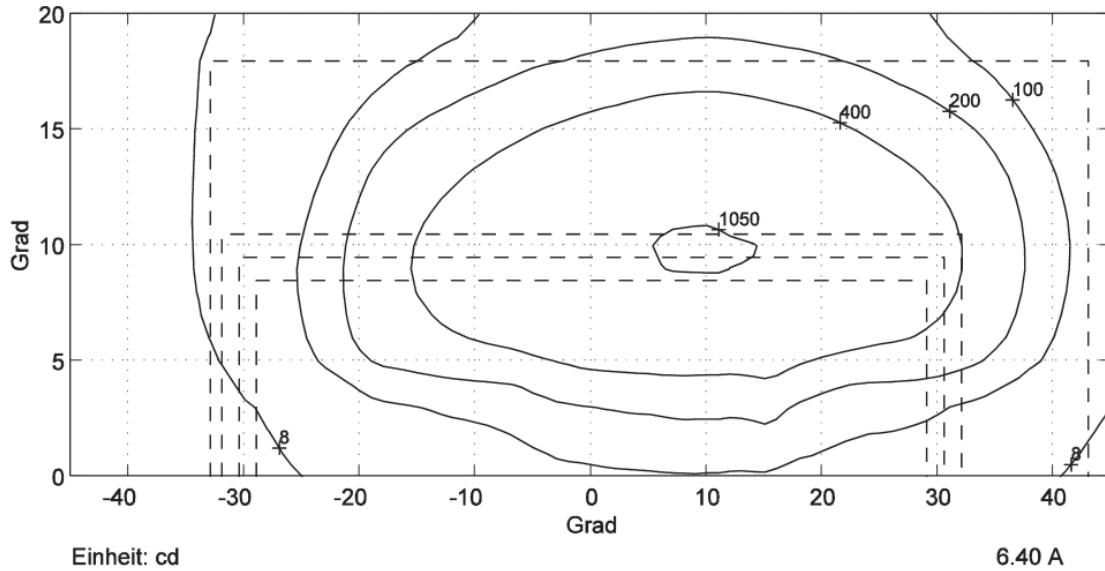

## Order Information

<b>Order number</b>	IL241/v-5aaa-l-c1/c2
<b>Version (v)</b>	2 bidirectional beam 3 bidirectional beam switchable 7 unidirectional beam
<b>Function (aaa)</b>	TCL taxiway center line TSB taxiway stop bar
<b>Illuminants (l)</b>	100 100W PK30d 150 150W PK30d
<b>Color code (c1)</b>	g green r red y yellow
<b>Color code (c2)</b>	g green r red y yellow

### Side view

### Light distribution curve section TCL

*Isocandeladiagramm gemäss ICAO Aerodromes - Annex 14 - Appendix 2, Figure A2-19*