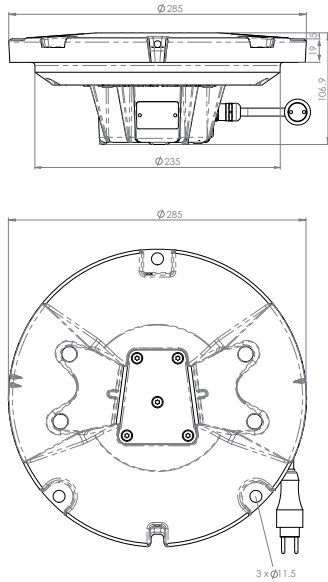

## Technical data

<b>Casing</b>	Aluminium casting
<b>Protection</b>	IP 68
<b>Weight</b>	6.4 kg IL241-2, IL241-3 6.6 kg IL241-7
<b>Source of light</b>	Halogen lamps PK30d
<b>Temperature</b>	-25°C to +50°C
<b>Prisms</b>	Borsilicate
<b>Tension</b>	series system 6.6A
<b>Power Pmax.</b>	100W or 150W

### Side view